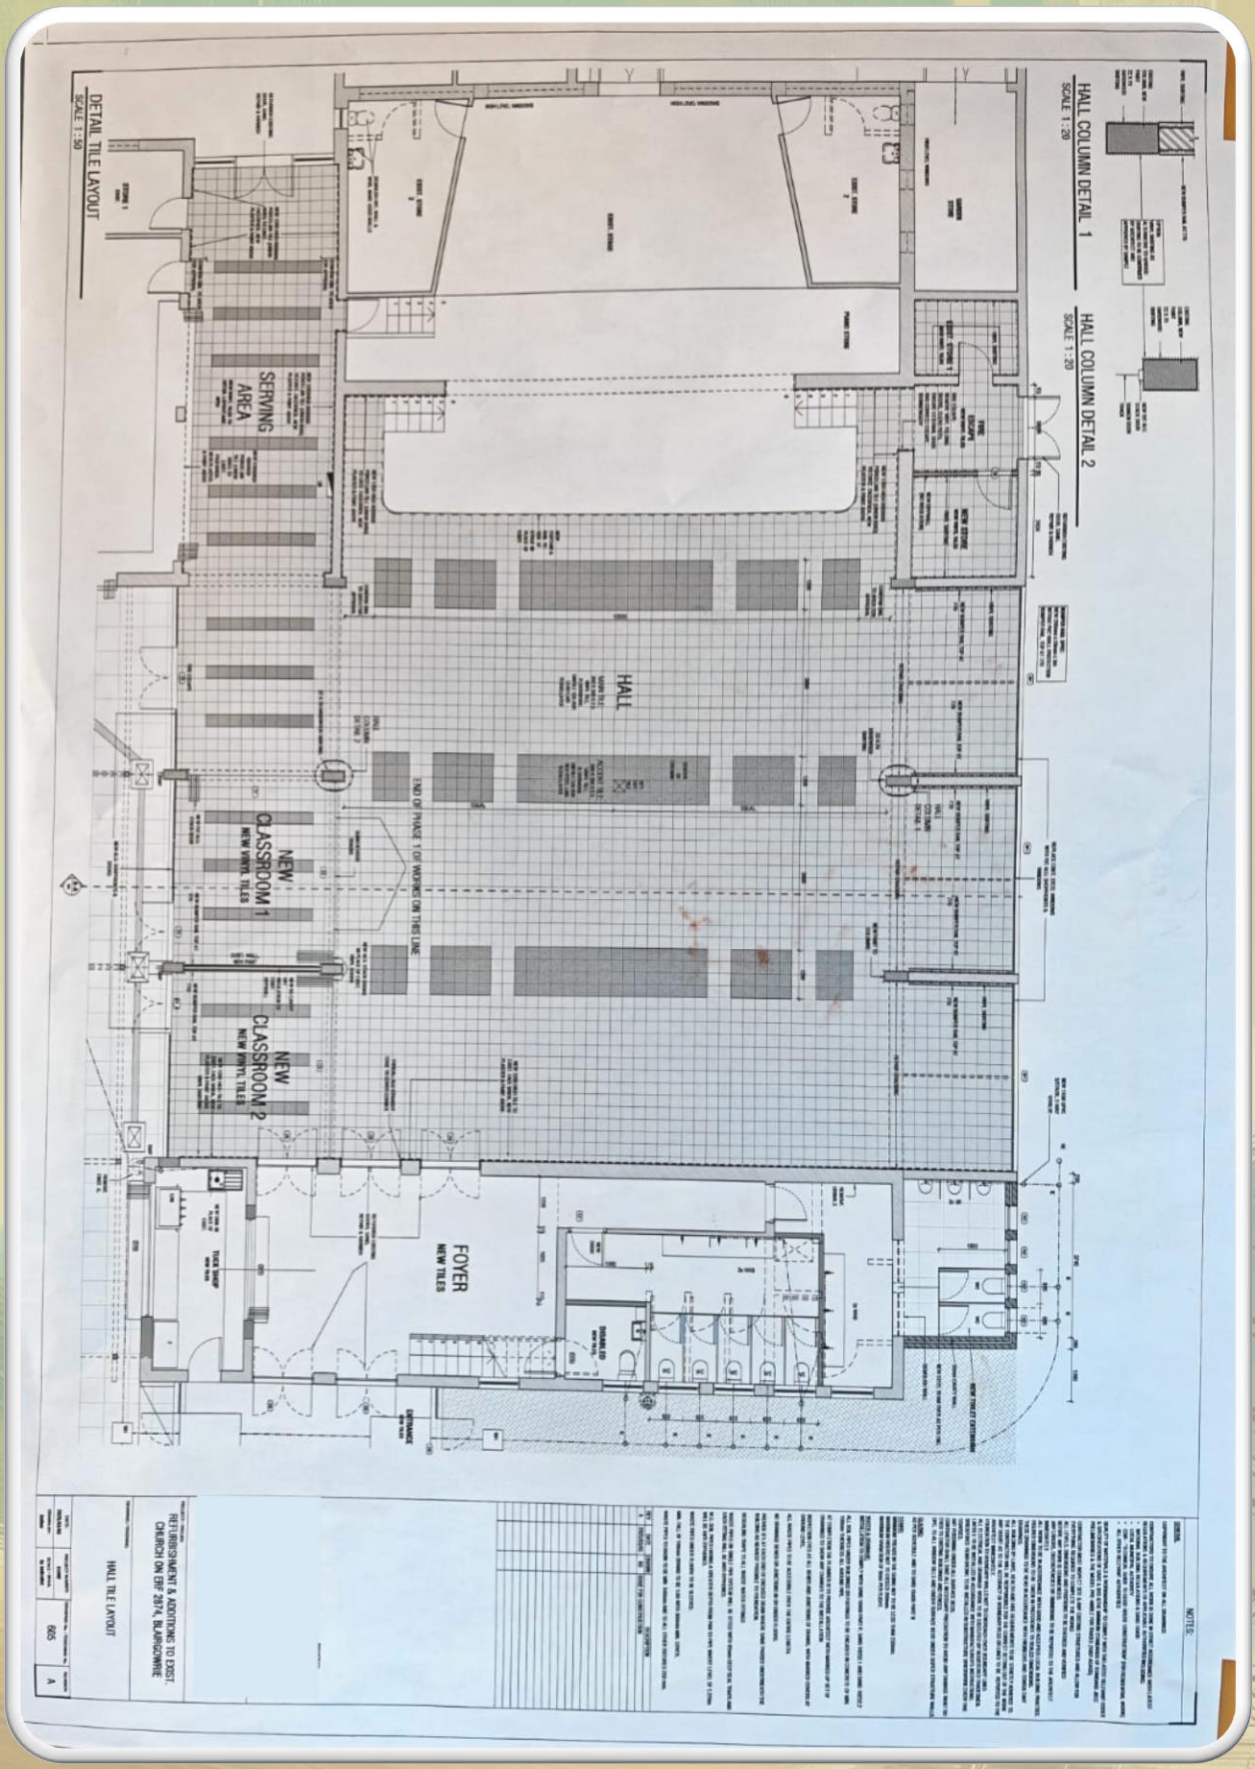

Domus Dei Bouwproject

En die werk gaan aan